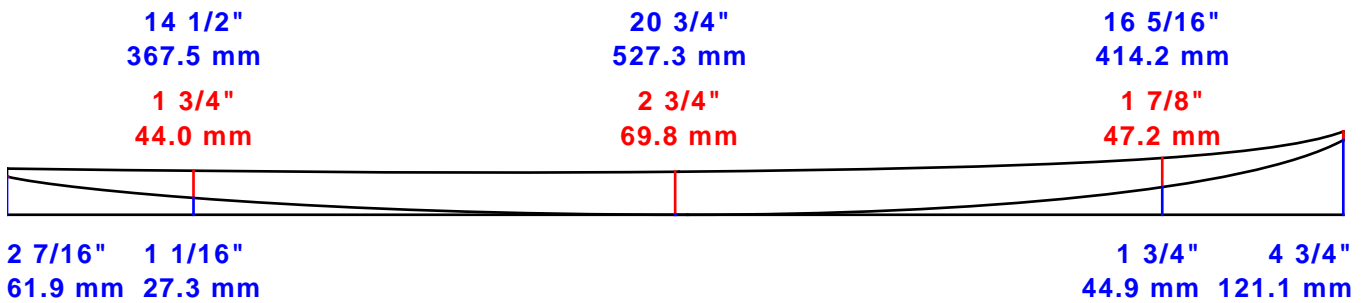

AKU SHAPER

Customer:

Date: 29 janv. 2018

Length: 7' 2" (2184.2)

Width: 20 7/8" (530.7)

Thickness: 2 3/4" (70.5)

Tail Stop: 23 5/8" (600.0)

File: EGG 7'2

Blank:

Designed by:

Measurements are center, one foot in and one foot back, over curve.

Comments: